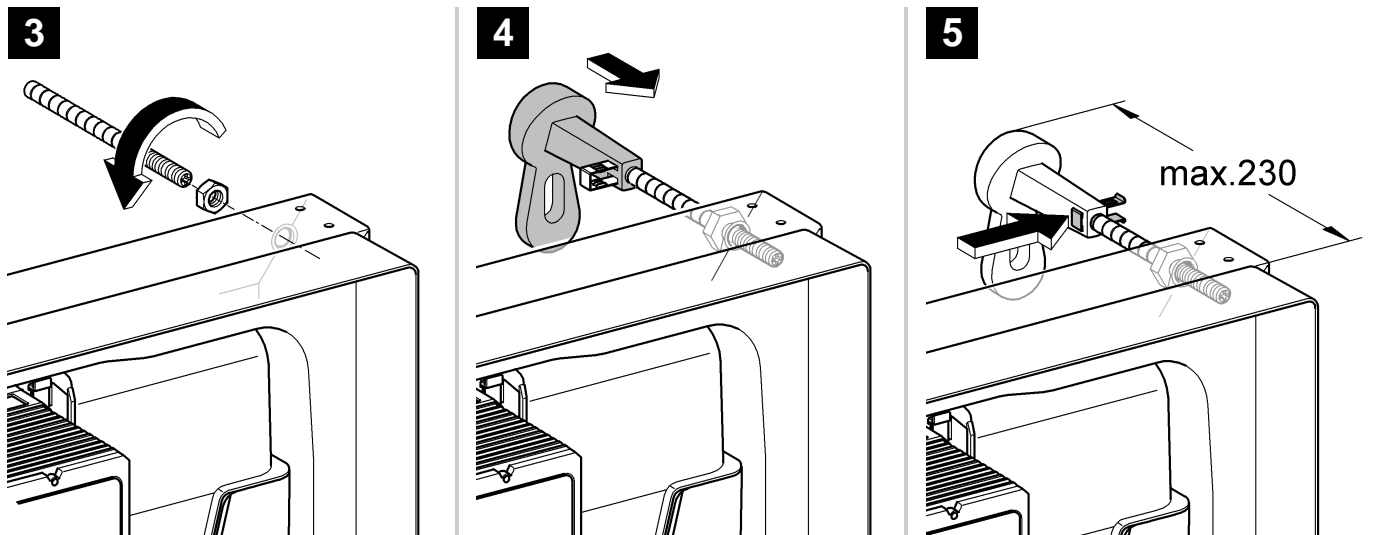

39 062

Rapid SL

Design + Engineering GROHE Germany

99.0159.131/ÄM 229733/02.14

ENJOY WATER®

**i**

**i**

**9**