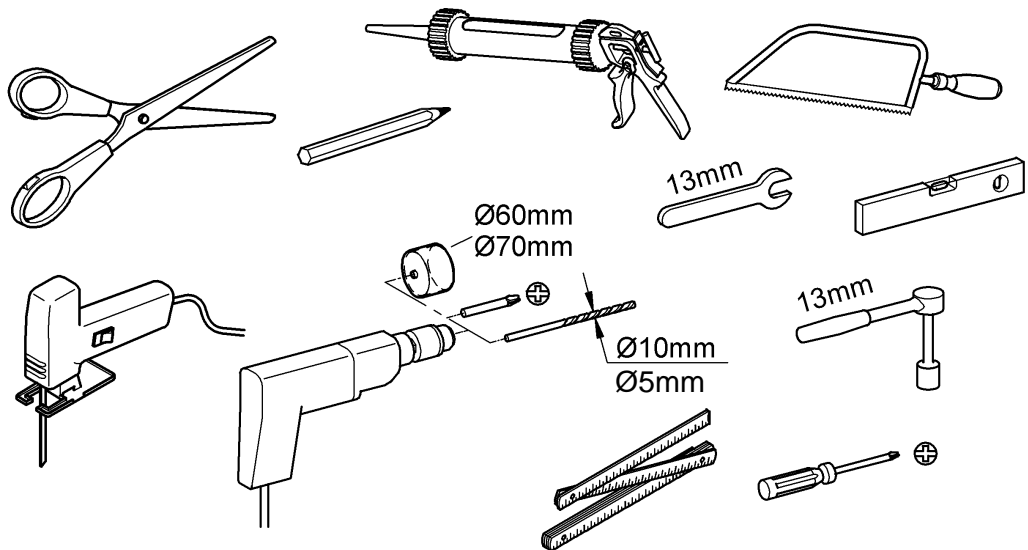

39 062

Rapid SL

Design + Engineering GROHE Germany

99.0159.131/ÄM 229733/02.14

ENJOY WATER®

**i**

**i**

**9**

**10**

**11**

**12**

6

7

8

9

1