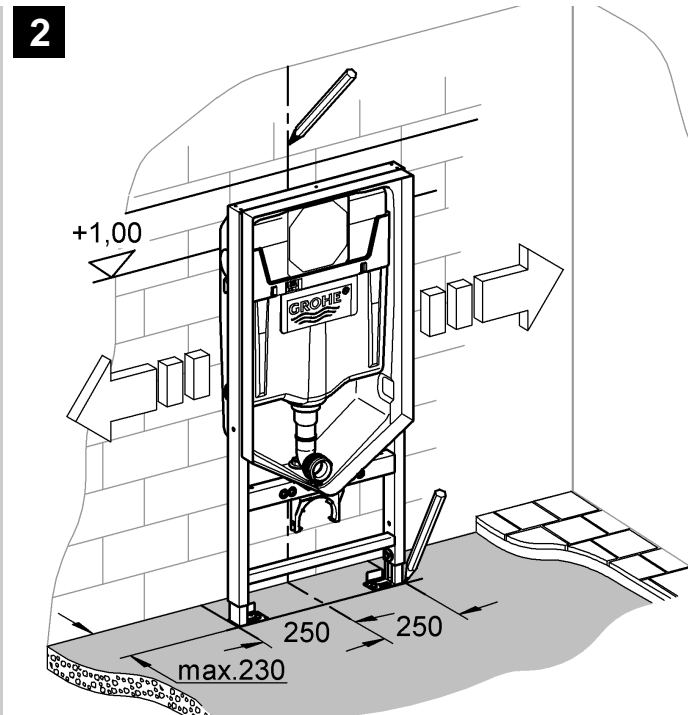

39 062

Rapid SL

Design + Engineering GROHE Germany

99.0159.131/ÄM 229733/02.14

ENJOY WATER®

**i**

**i**

**9**