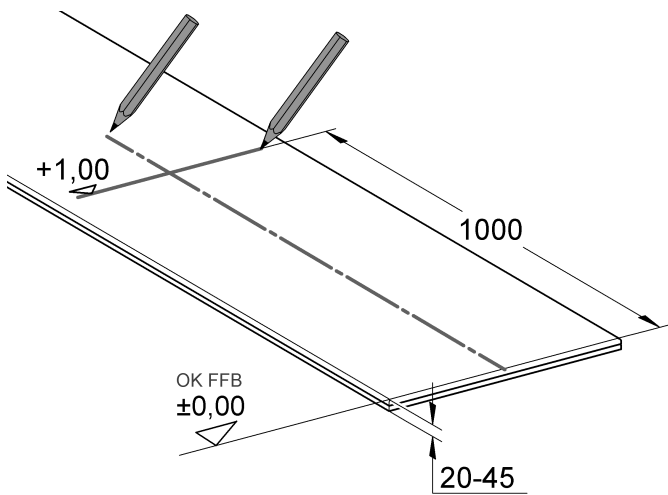

39 062

Rapid SL

Design + Engineering GROHE Germany

99.0159.131/ÄM 229733/02.14

ENJOY WATER®

**i**

**i**

**9**

**10**

**11**

**12**

6

7

8

9

1