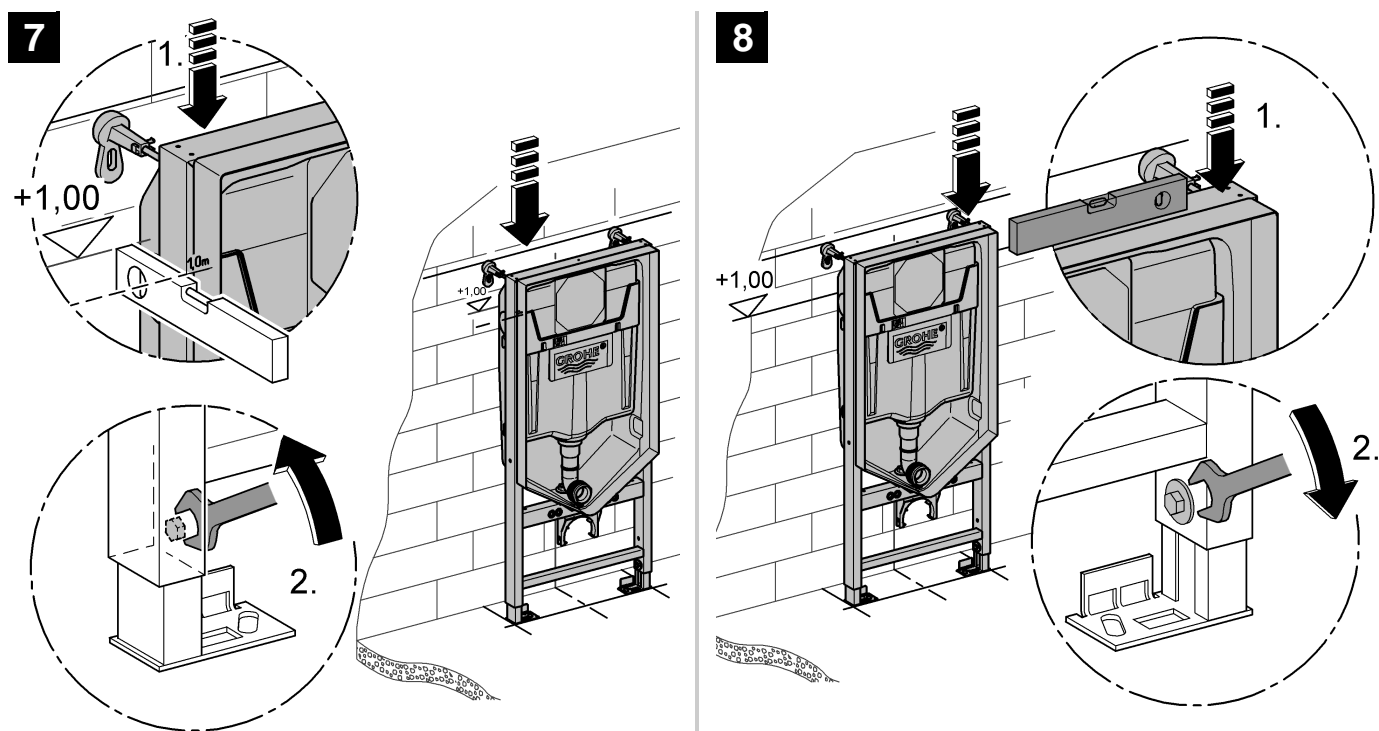

39 062

Rapid SL

Design + Engineering GROHE Germany

99.0159.131/ÄM 229733/02.14

ENJOY WATER®

**i**

**i**

**9**