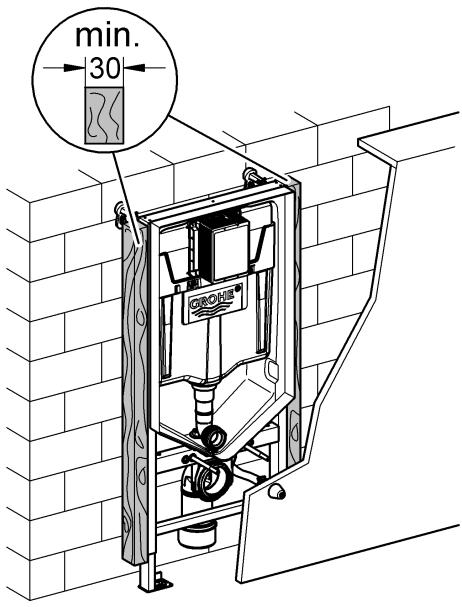

39 062

Rapid SL

Design + Engineering GROHE Germany

99.0159.131/ÄM 229733/02.14

ENJOY WATER®

**i**

**i**

**9**