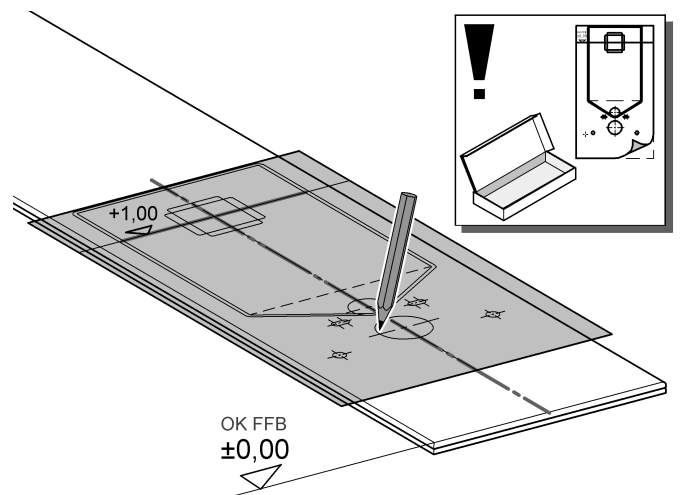

39 062

Rapid SL

Design + Engineering GROHE Germany

99.0159.131/ÄM 229733/02.14

ENJOY WATER®

**i**

**i**

**9**

**10**

**11**

**12**

6

7

8

9

1