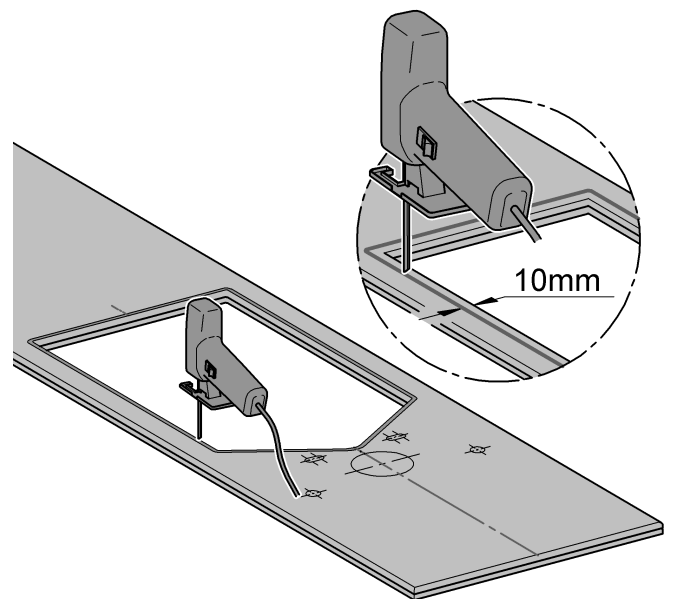

39 062

Rapid SL

Design + Engineering GROHE Germany

99.0159.131/ÄM 229733/02.14

ENJOY WATER®

**i**

**i**

**9**