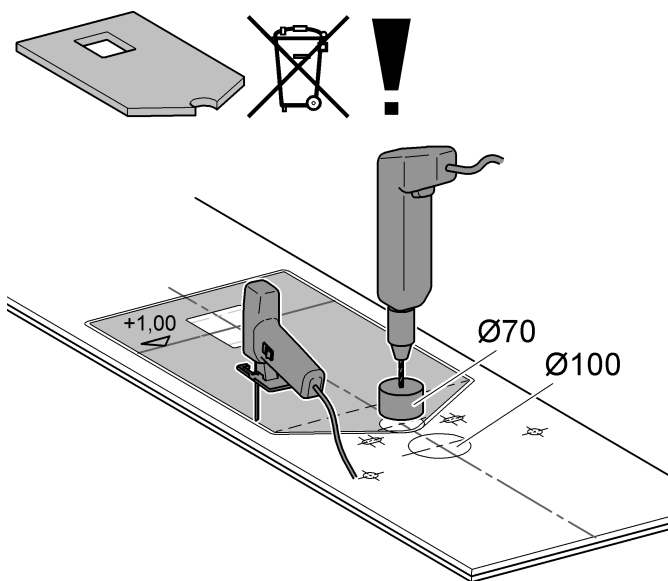

39 062

Rapid SL

Design + Engineering GROHE Germany

99.0159.131/ÄM 229733/02.14

ENJOY WATER®

**i**

**i**

**9**

**10**

**11**

**12**

6

7

8

9

1