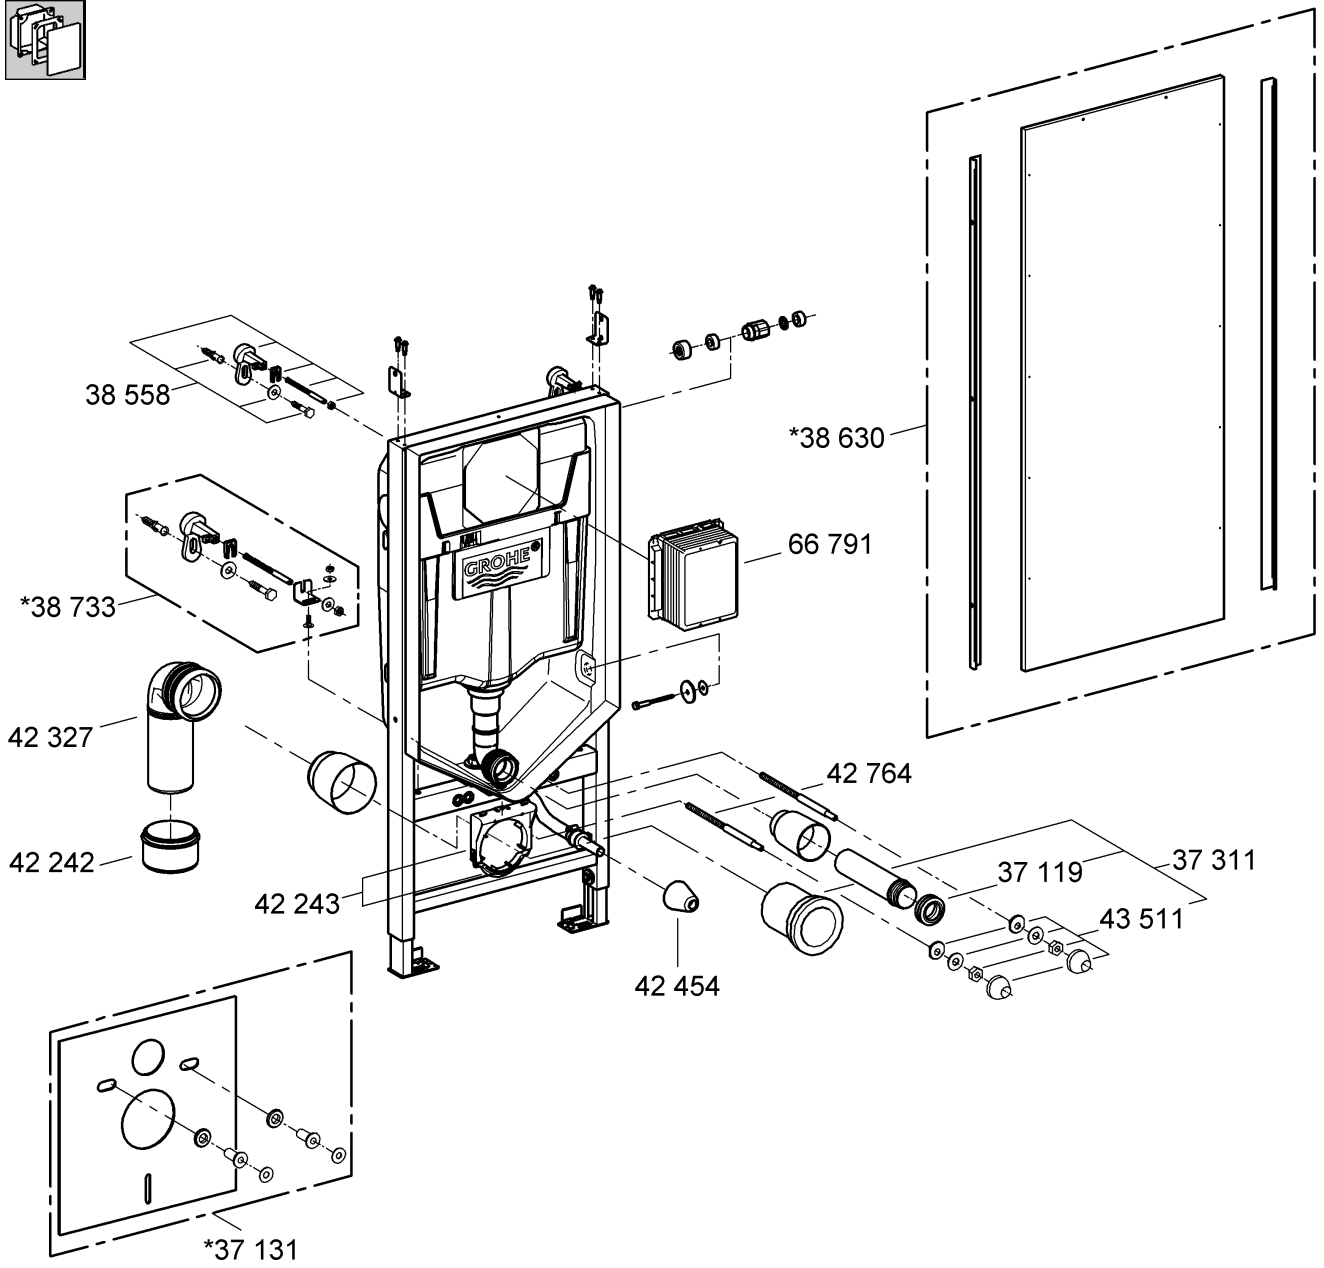

39 062

Rapid SL

Design + Engineering GROHE Germany

99.0159.131/ÄM 229733/02.14

ENJOY WATER®

**i**

**i**

**9**

**10**

**11**

**12**

6

7

8

9

1

2

3

4

5

6

7

8

1