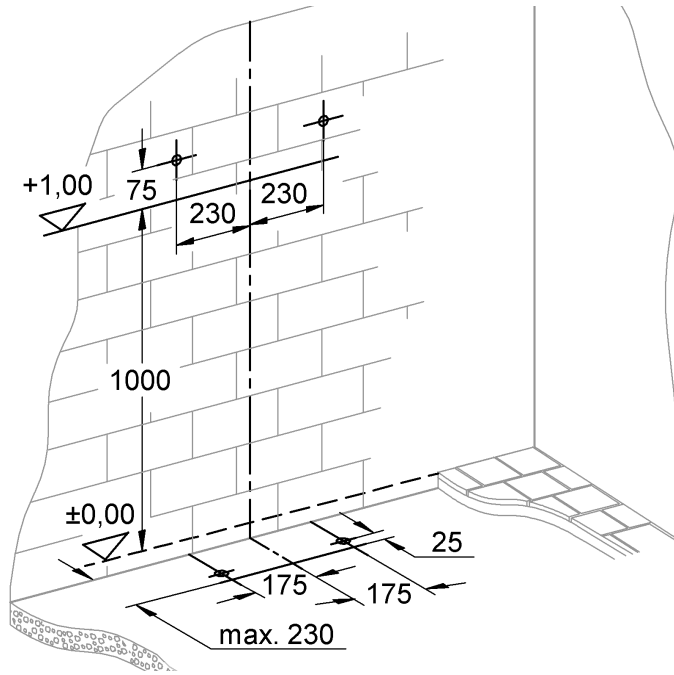

39 062

Rapid SL

Design + Engineering GROHE Germany

99.0159.131/ÄM 229733/02.14

ENJOY WATER®

**i**

**i**

**9**

**10**

**11**

**12**

6

7

8

9

1

2

3

4

5

6