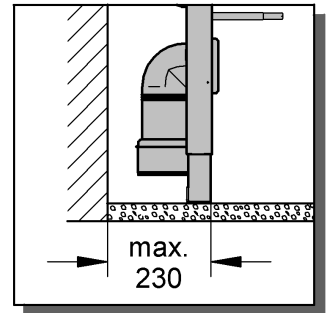

39 062

Rapid SL

Design + Engineering GROHE Germany

99.0159.131/ÄM 229733/02.14

ENJOY WATER®

**i**

**i**

**9**

**10**

**11**

**12**

6

7

8

9

1