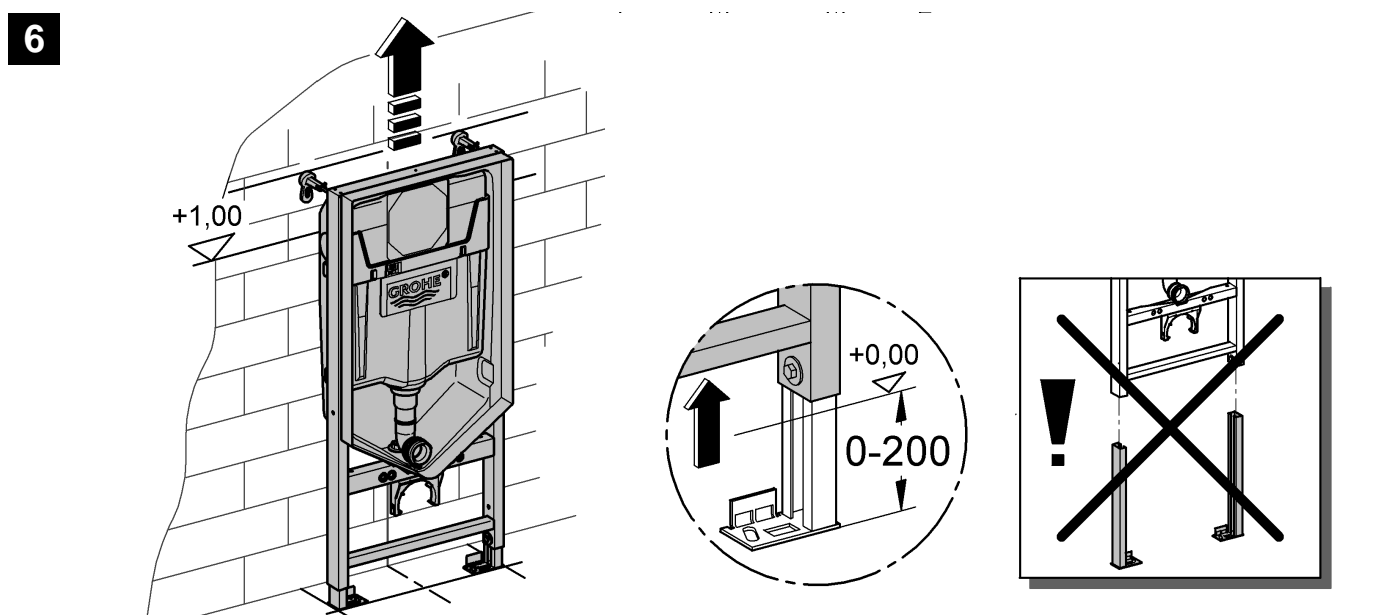

39 062

Rapid SL

Design + Engineering GROHE Germany

99.0159.131/ÄM 229733/02.14

ENJOY WATER®

**i**

**i**

**9**