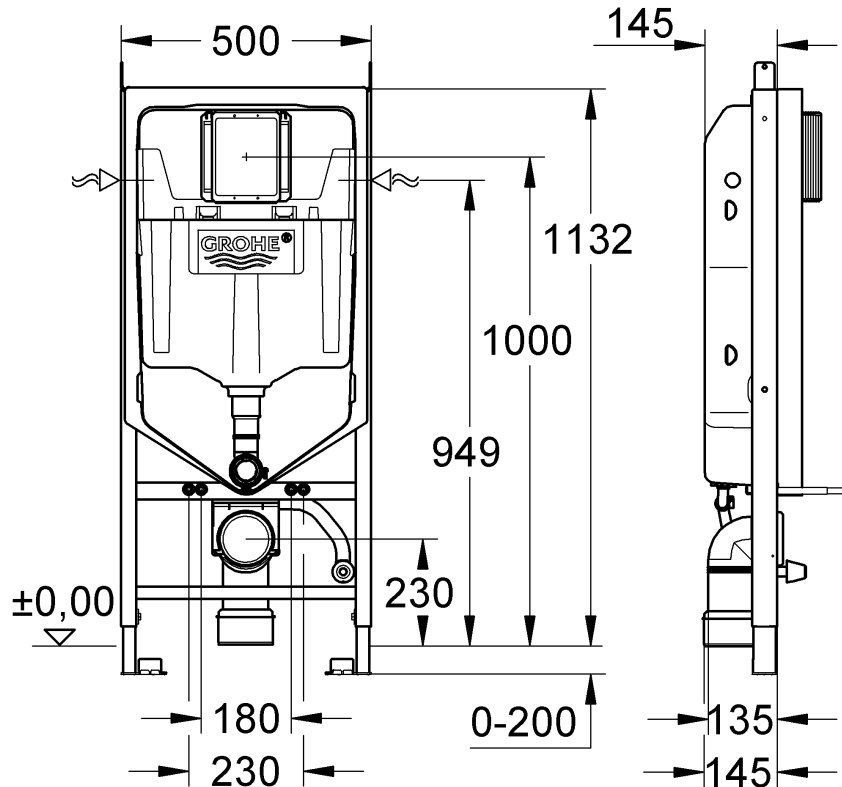

39 062

Rapid SL

Design + Engineering GROHE Germany

99.0159.131/ÄM 229733/02.14

ENJOY WATER®

**i**

**i**

**9**

**10**

**11**

**12**

6

7

8

9

1

2

3

4

5

6

7

8

1

2

3

4

5

6