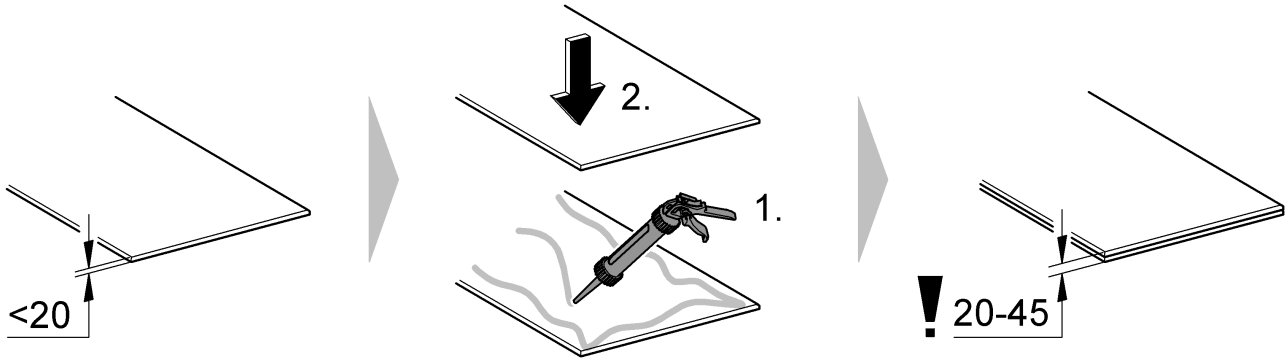

39 062

Rapid SL

Design + Engineering GROHE Germany

99.0159.131/ÄM 229733/02.14

ENJOY WATER®

**i**

**i**

**9**

**10**

**11**

**12**

6

7

8

9

1