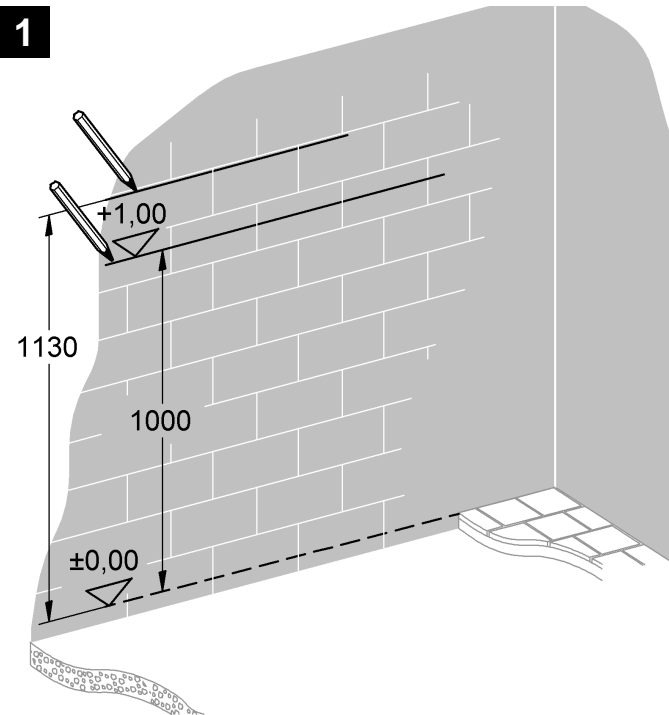

39 062

Rapid SL

Design + Engineering GROHE Germany

99.0159.131/ÄM 229733/02.14

ENJOY WATER®

**i**

**i**

**9**

**10**

**11**

**12**

6

7

8

9

1